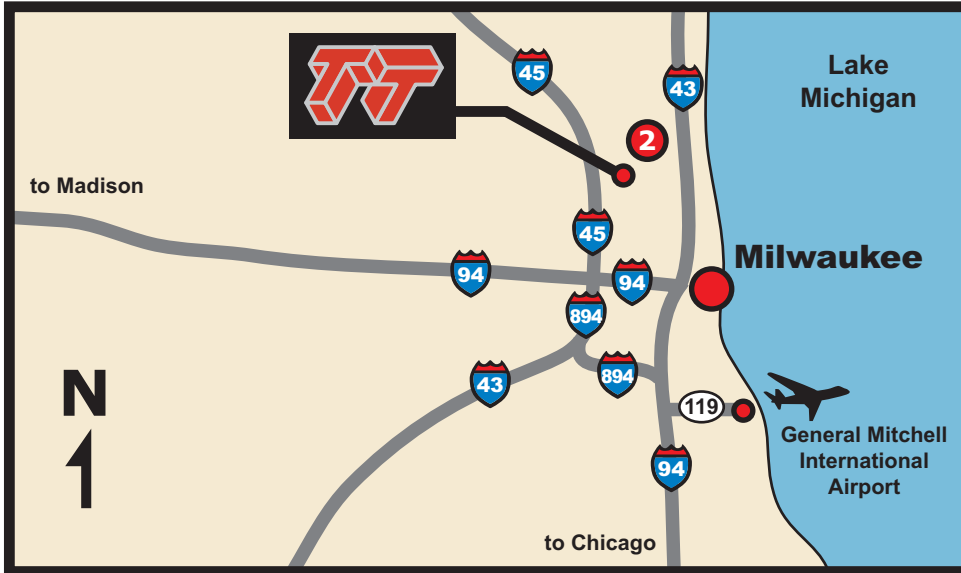

MAP & DRIVING DIRECTIONS

Triangle Tool Corporation
8609 W. Port Avenue
Milwaukee, WI 53224 USA

Phone: (414) 357-7117
Fax: (414) 357-7610
E-Mail: sales@ttool.net

Triangle Tool Corporation

Driving Directions From General Mitchell International Airport (30 Minutes)

- Exit Airport West (119)
- Exit Right (94W)
- Exit Left (894 Bypass)
- 894 Bypass Curves Right (North)
- 894 Bypass Becomes 45N
- Exit Right on W. Good Hope Road (East)
- Left on N. 91st Street (North)
- Right on W. Bradley Road (East)
- Right on N. Faulkner Road (South)
- N. Faulkner Road Elbows Left and becomes W. Port Avenue
- Triangle Tool is on the Right