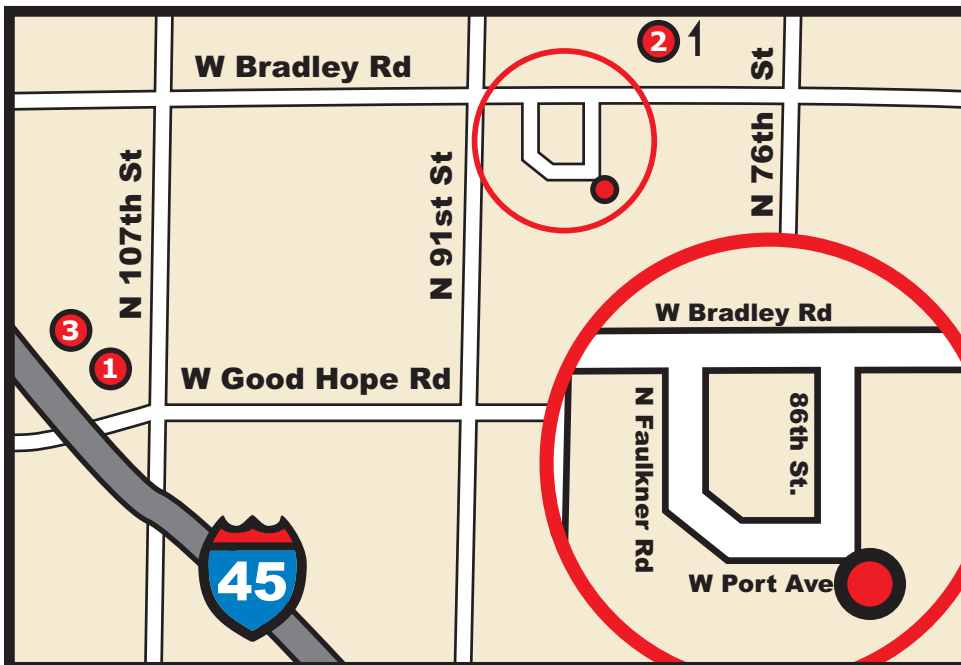

MAP & DRIVING DIRECTIONS

Triangle Tool Corporation
8609 W. Port Avenue
Milwaukee, WI 53224 USA

Phone: (414) 357-7117
Fax: (414) 357-7610
E-Mail: sales@ttool.net

Triangle Tool Corporation

Driving Directions From General Mitchell International Airport (30 Minutes)

- Exit Airport West (119)
- Exit Right (94W)
- Exit Left (894 Bypass)
- 894 Bypass Curves Right (North)
- 894 Bypass Becomes 45N
- Exit Right on W. Good Hope Road (East)
- Left on N. 91st Street (North)
- Right on W. Bradley Road (East)
- Right on N. Faulkner Road (South)
- N. Faulkner Road Elbows Left and becomes W. Port Avenue
- Triangle Tool is on the Right